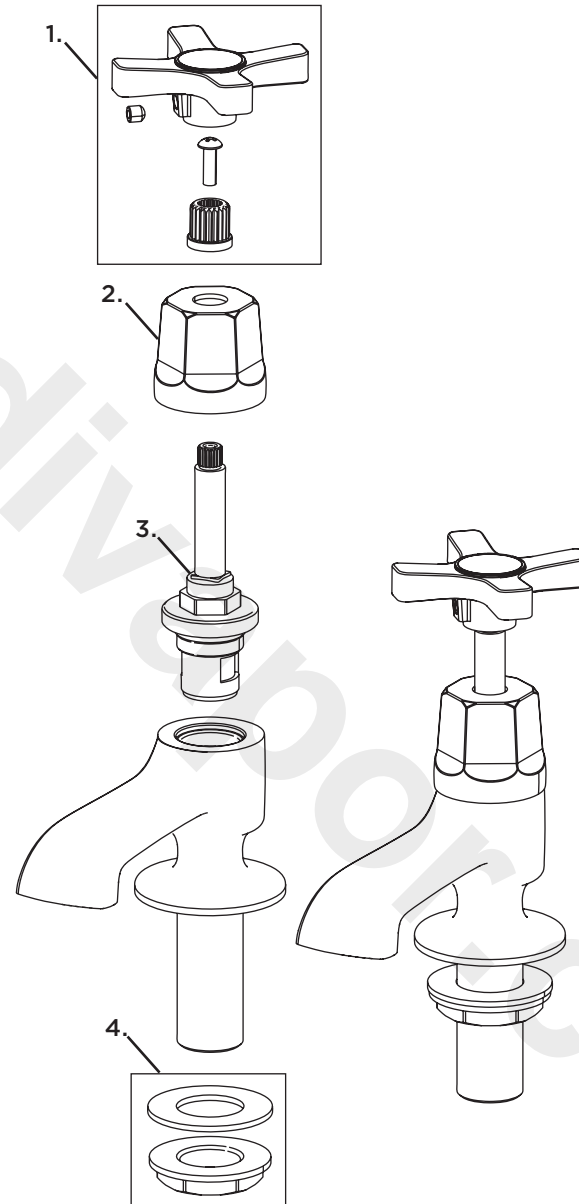

Product Code: D2 3/4 C CD**Revision:** R1

| | |
|---|-----------------|
| 1 | Handle Assembly |
| 2 | Shroud |
| 3 | Valve |
| 4 | Anti-Splash |